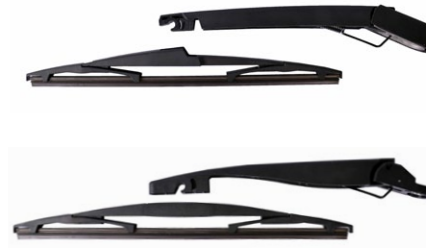

Inch	8"	10"	12"
Mm	200	250	300